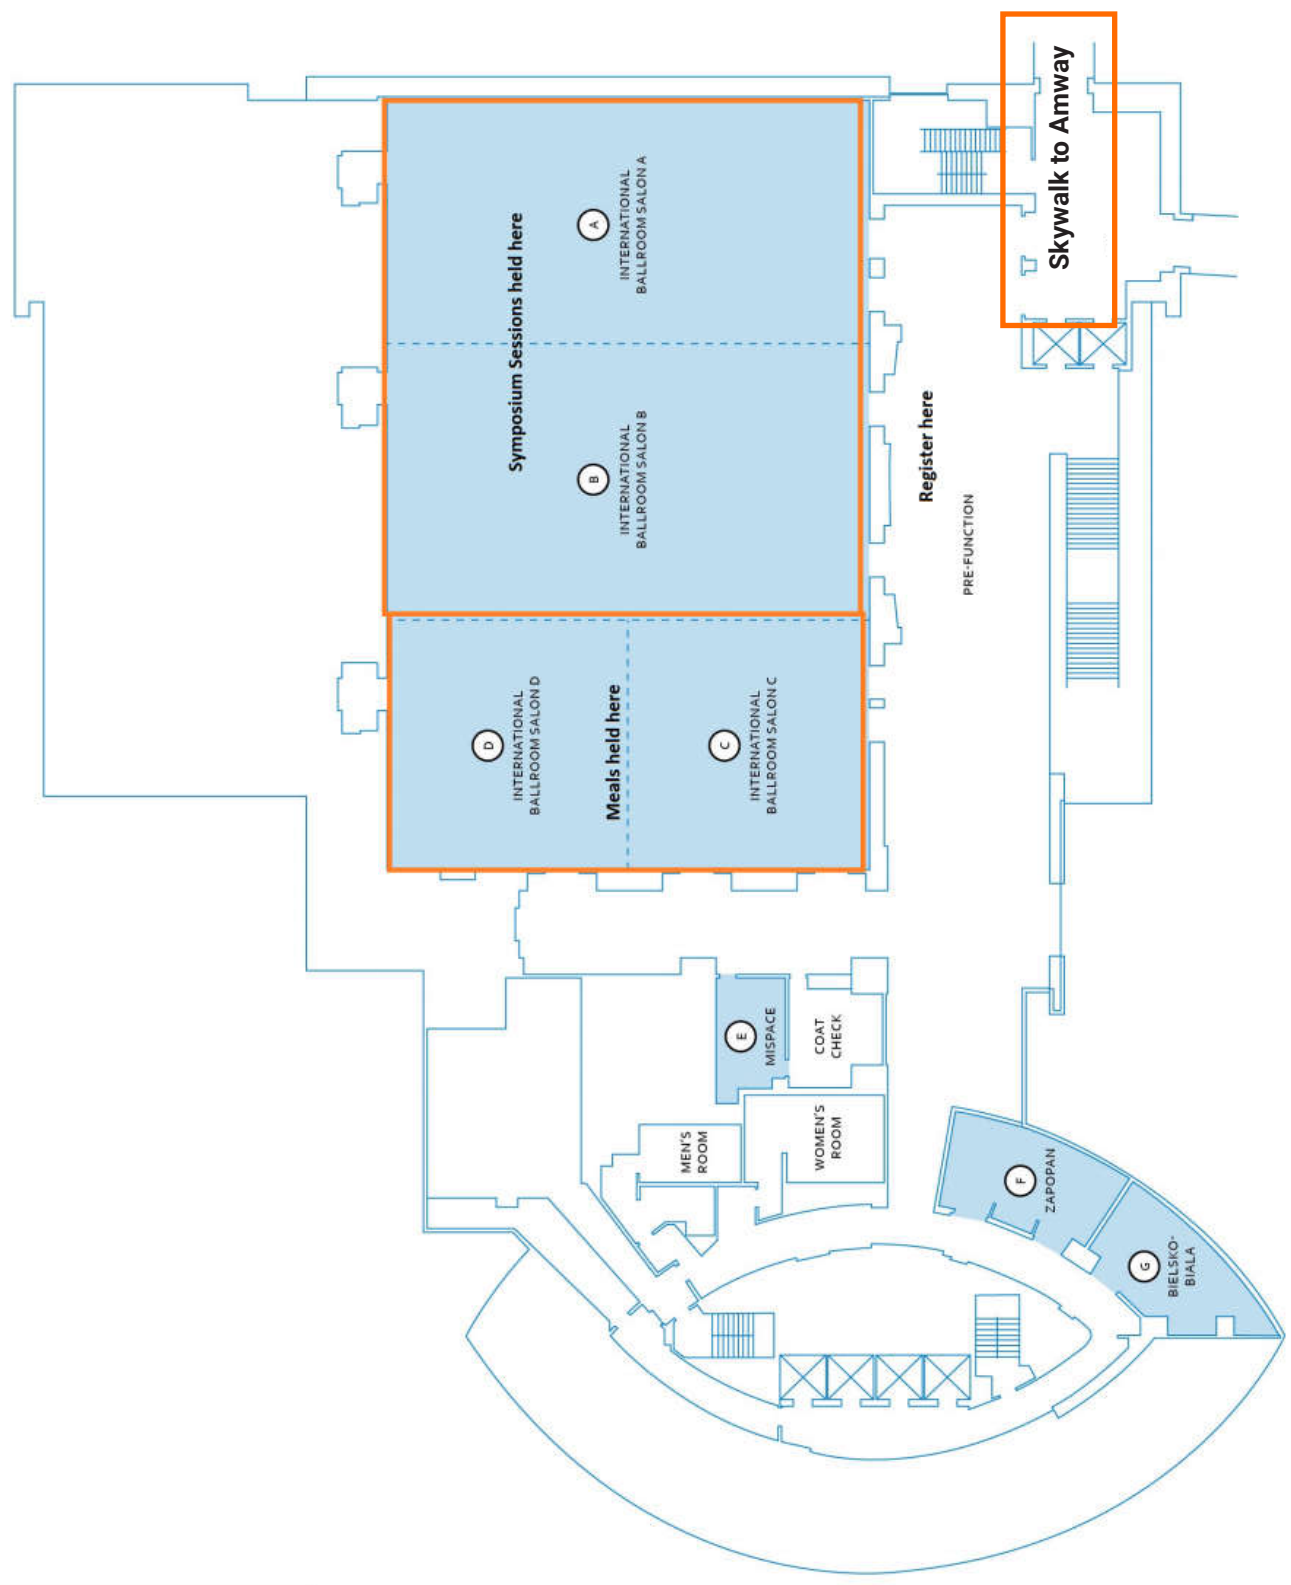

LEVEL ONE

PEARL STREET

CAMPAU AVENUE

LOUIS STREET

- (A) OMIHACHIMAN
- (B) PERUGIA BOARDROOM
- (C) GA DISTRICT BOARDROOM
- (D) GRIFFIN ROOM
- (E) JDEK

LEVEL TWO

PEARL STREET

CAMPAU AVENUE

LOUIS STREET

- (A) INTERNATIONAL BALLROOM SALON A
- (B) INTERNATIONAL BALLROOM SALON B
- (C) INTERNATIONAL BALLROOM SALON C
- (D) INTERNATIONAL BALLROOM SALON D
- (E) MISPACE
- (F) ZAPOPAN
- (G) BIELSKO-BIALA

CONCOURSE LEVEL

SECOND FLOOR

ENCLOSED SKYWALK TO PEARL STREET PARKING RAMP, PLAZA TOWERS, AND VAN ANDEL ARENA

ATRIUM LEVEL

LOWER LEVEL