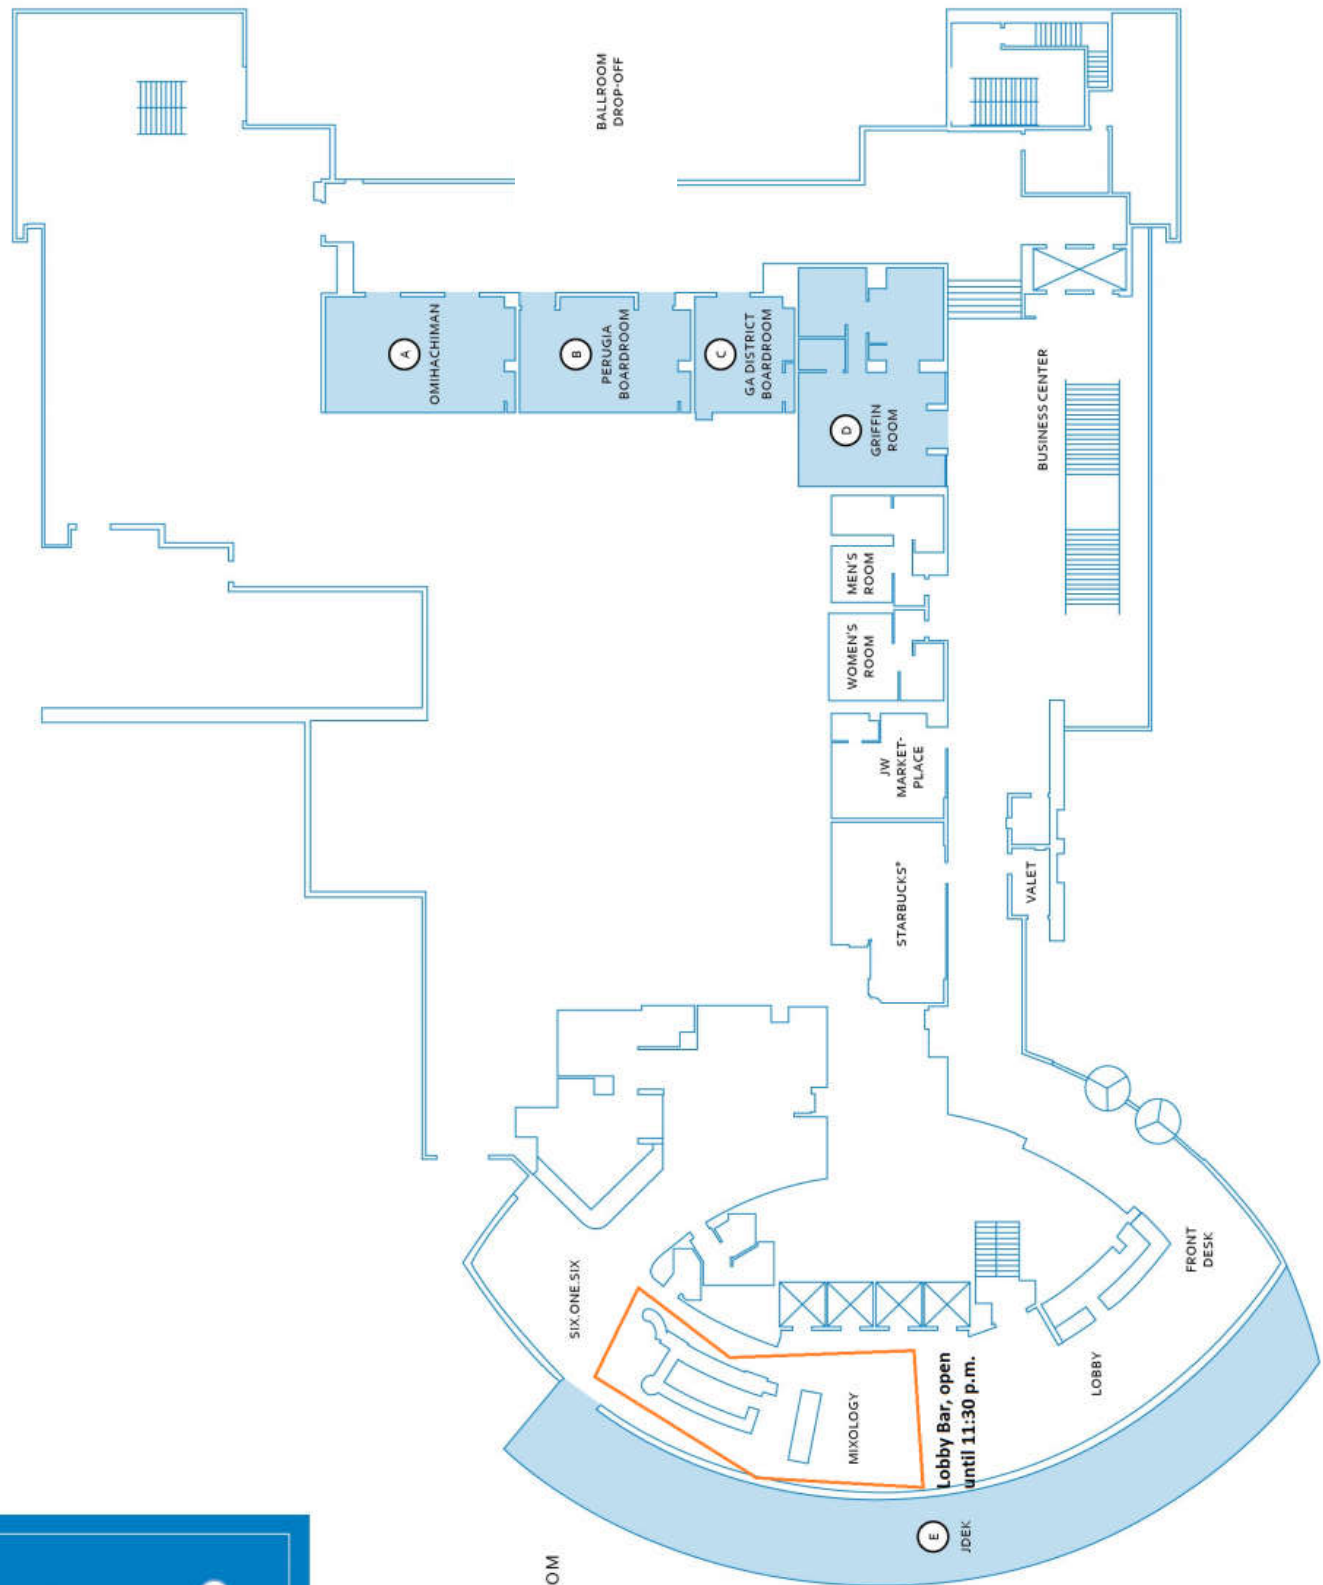

LEVEL ONE

PEARL STREET

CAMPAU AVENUE

LOUIS STREET

- (A) OMIHACHIMAN
- (B) PERUGIA BOARDROOM
- (C) GA DISTRICT BOARDROOM
- (D) GRIFFIN ROOM
- (E) JDEK

LEVEL TWO

PEARL STREET

CAMPAU AVENUE

LOUIS STREET

- (A) INTERNATIONAL BALLROOM SALON A
- (B) INTERNATIONAL BALLROOM SALON B
- (C) INTERNATIONAL BALLROOM SALON C
- (D) INTERNATIONAL BALLROOM SALON D
- (E) MISPACE
- (F) ZAPOPAN
- (G) BIELSKO-BIALA

CONCOURSE LEVEL

SECOND FLOOR

ENCLOSED SKYWALK TO PEARL STREET PARKING RAMP, PLAZA TOWERS, AND VAN ANDEL ARENA

ATRIUM LEVEL

LOWER LEVEL