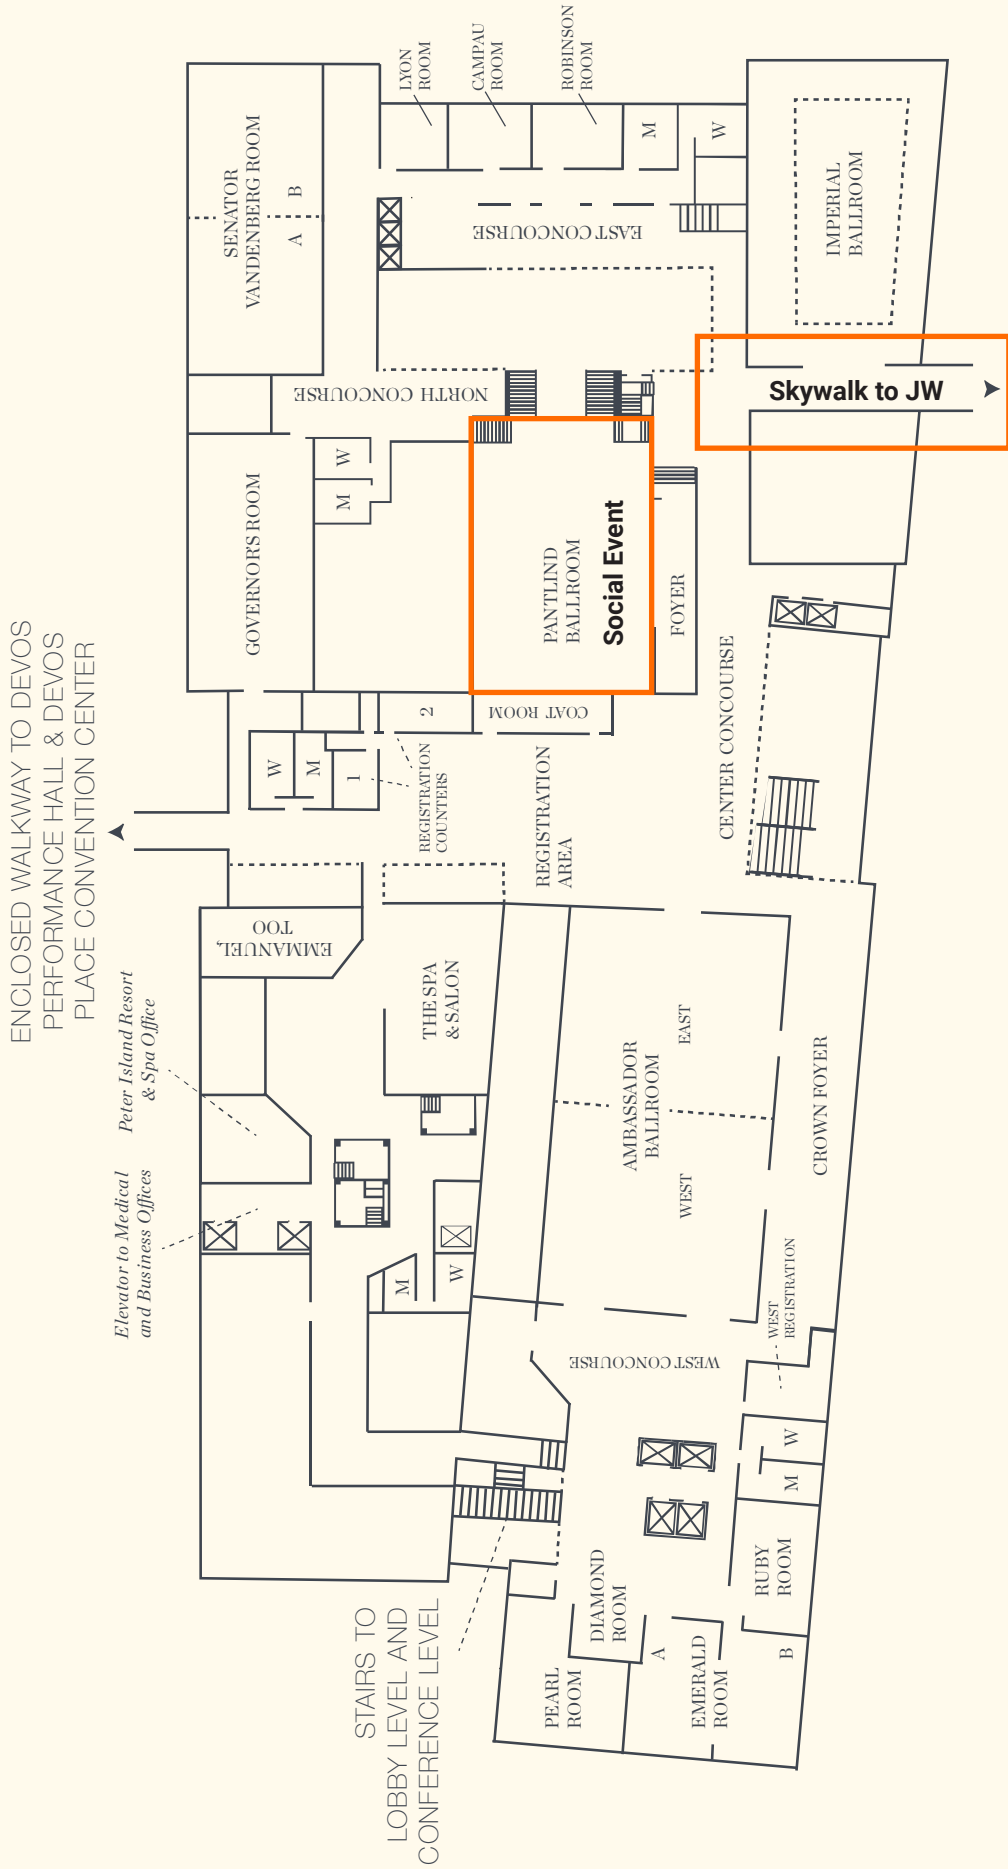

LEVEL ONE

PEARL STREET

CAMPAU AVENUE

LOUIS STREET

- (A) OMIHACHIMAN
- (B) PERUGIA BOARDROOM
- (C) GA DISTRICT BOARDROOM
- (D) GRIFFIN ROOM
- (E) JDEK

LEVEL TWO

PEARL STREET

CAMPAU AVENUE

LOUIS STREET

- (A) INTERNATIONAL BALLROOM SALON A
- (B) INTERNATIONAL BALLROOM SALON B
- (C) INTERNATIONAL BALLROOM SALON C
- (D) INTERNATIONAL BALLROOM SALON D
- (E) MISPACE
- (F) ZAPOPAN
- (G) BIELSKO-BIALA

CONCOURSE LEVEL

SECOND FLOOR

ENCLOSED SKYWALK TO PEARL STREET PARKING RAMP, PLAZA TOWERS, AND VAN ANDEL ARENA

ATRIUM LEVEL

LOWER LEVEL